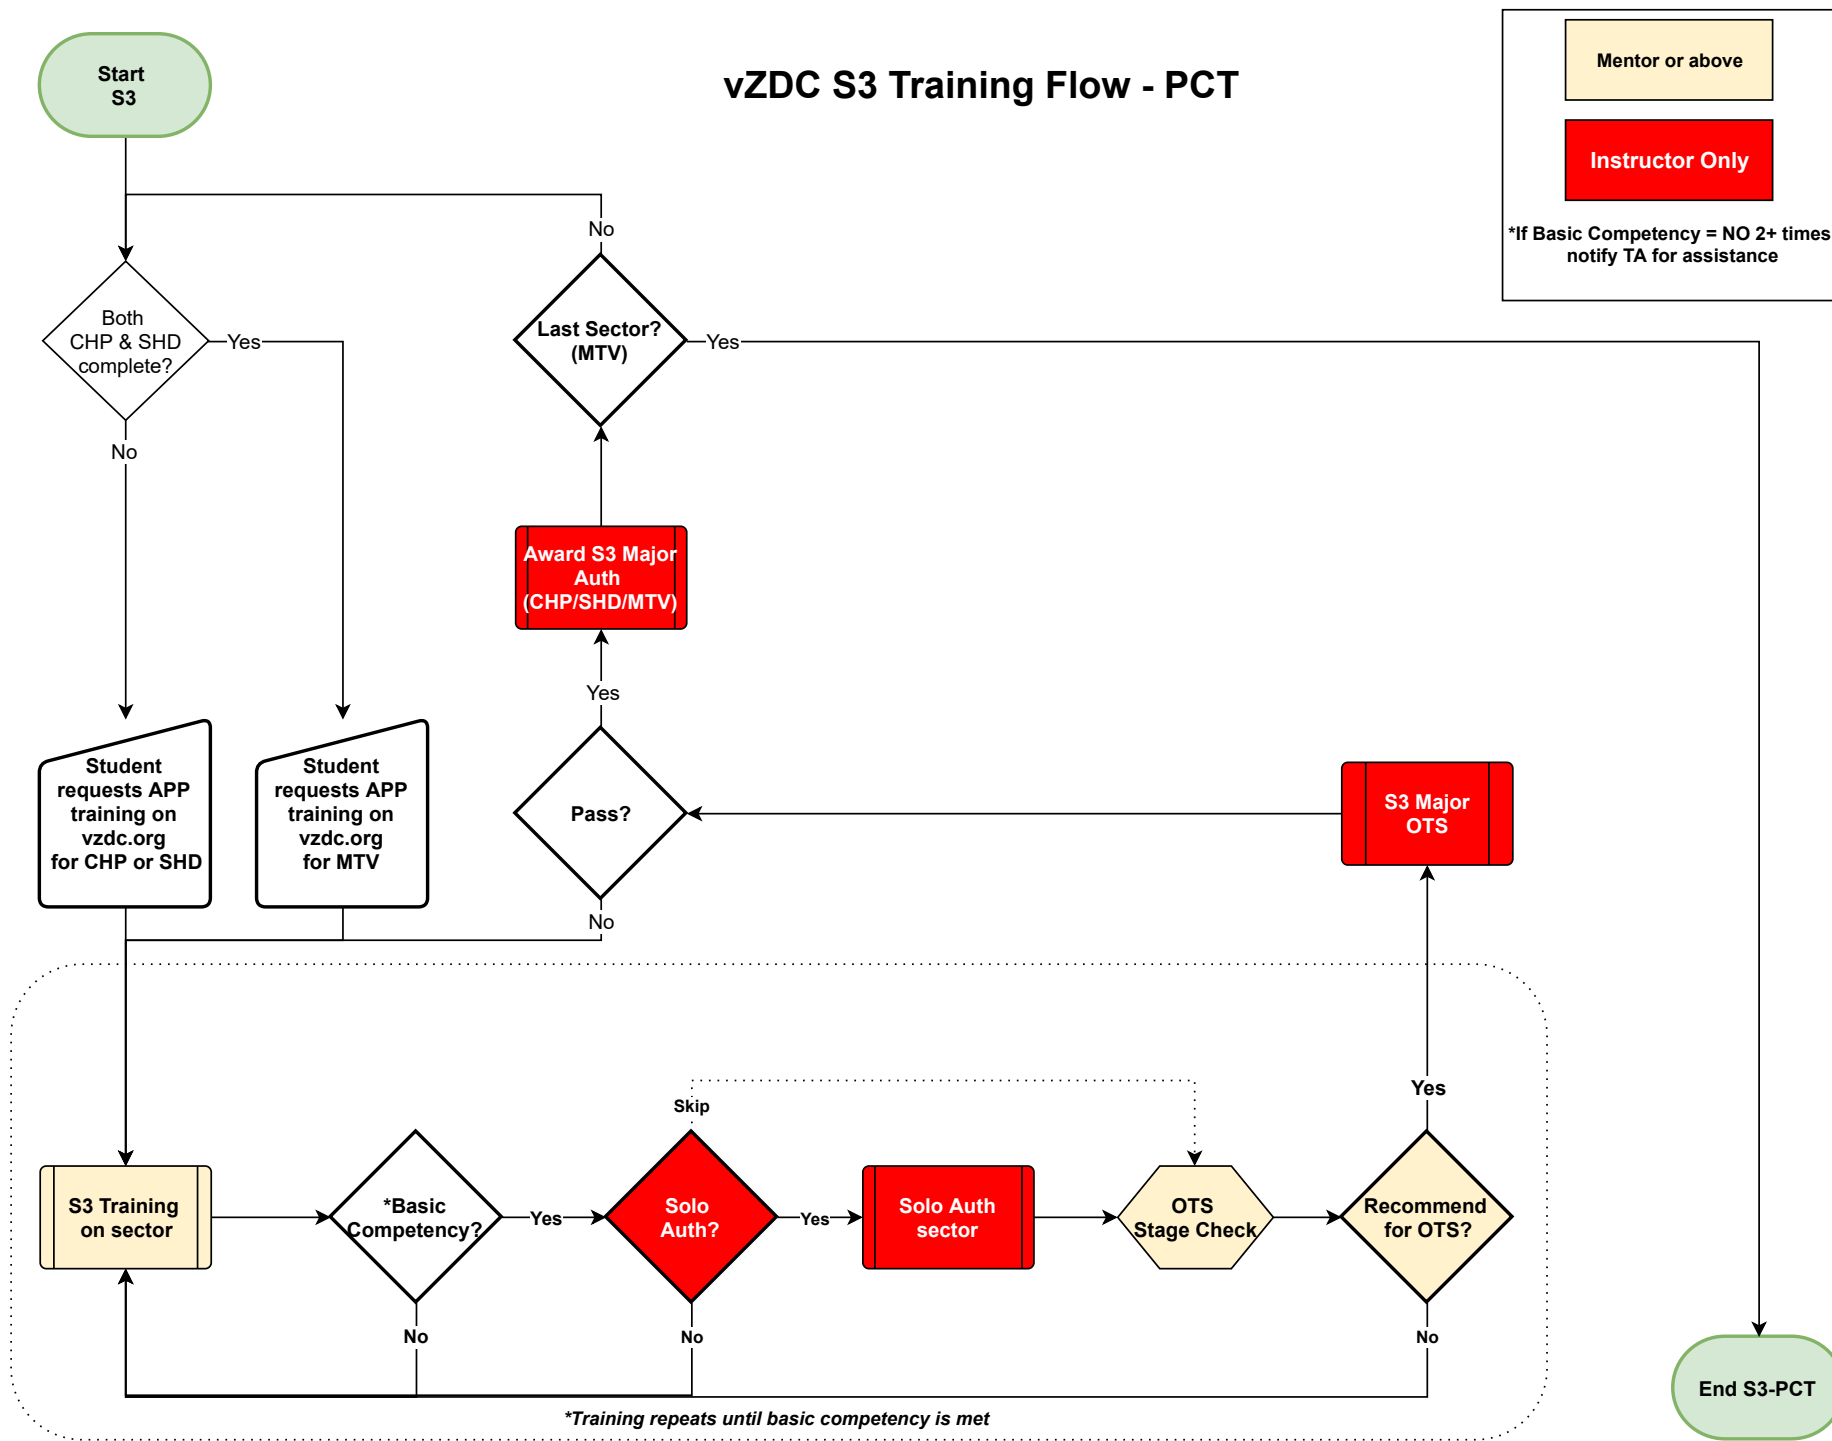

vZDC S1 Training Flow

Mentor or above

Instructor Only

*If Basic Competency = NO 2+ times, notify TA for assistance

vZDC S2 Training Flow

vZDC S3 Training Flow - Initial

vZDC S3 Training Flow - PCT

vZDC C1 Training Flow

Mentor or above

Instructor Only

*If Basic Competency = NO 2+ times, notify TA for assistance

**Training repeats until basic competency is met*