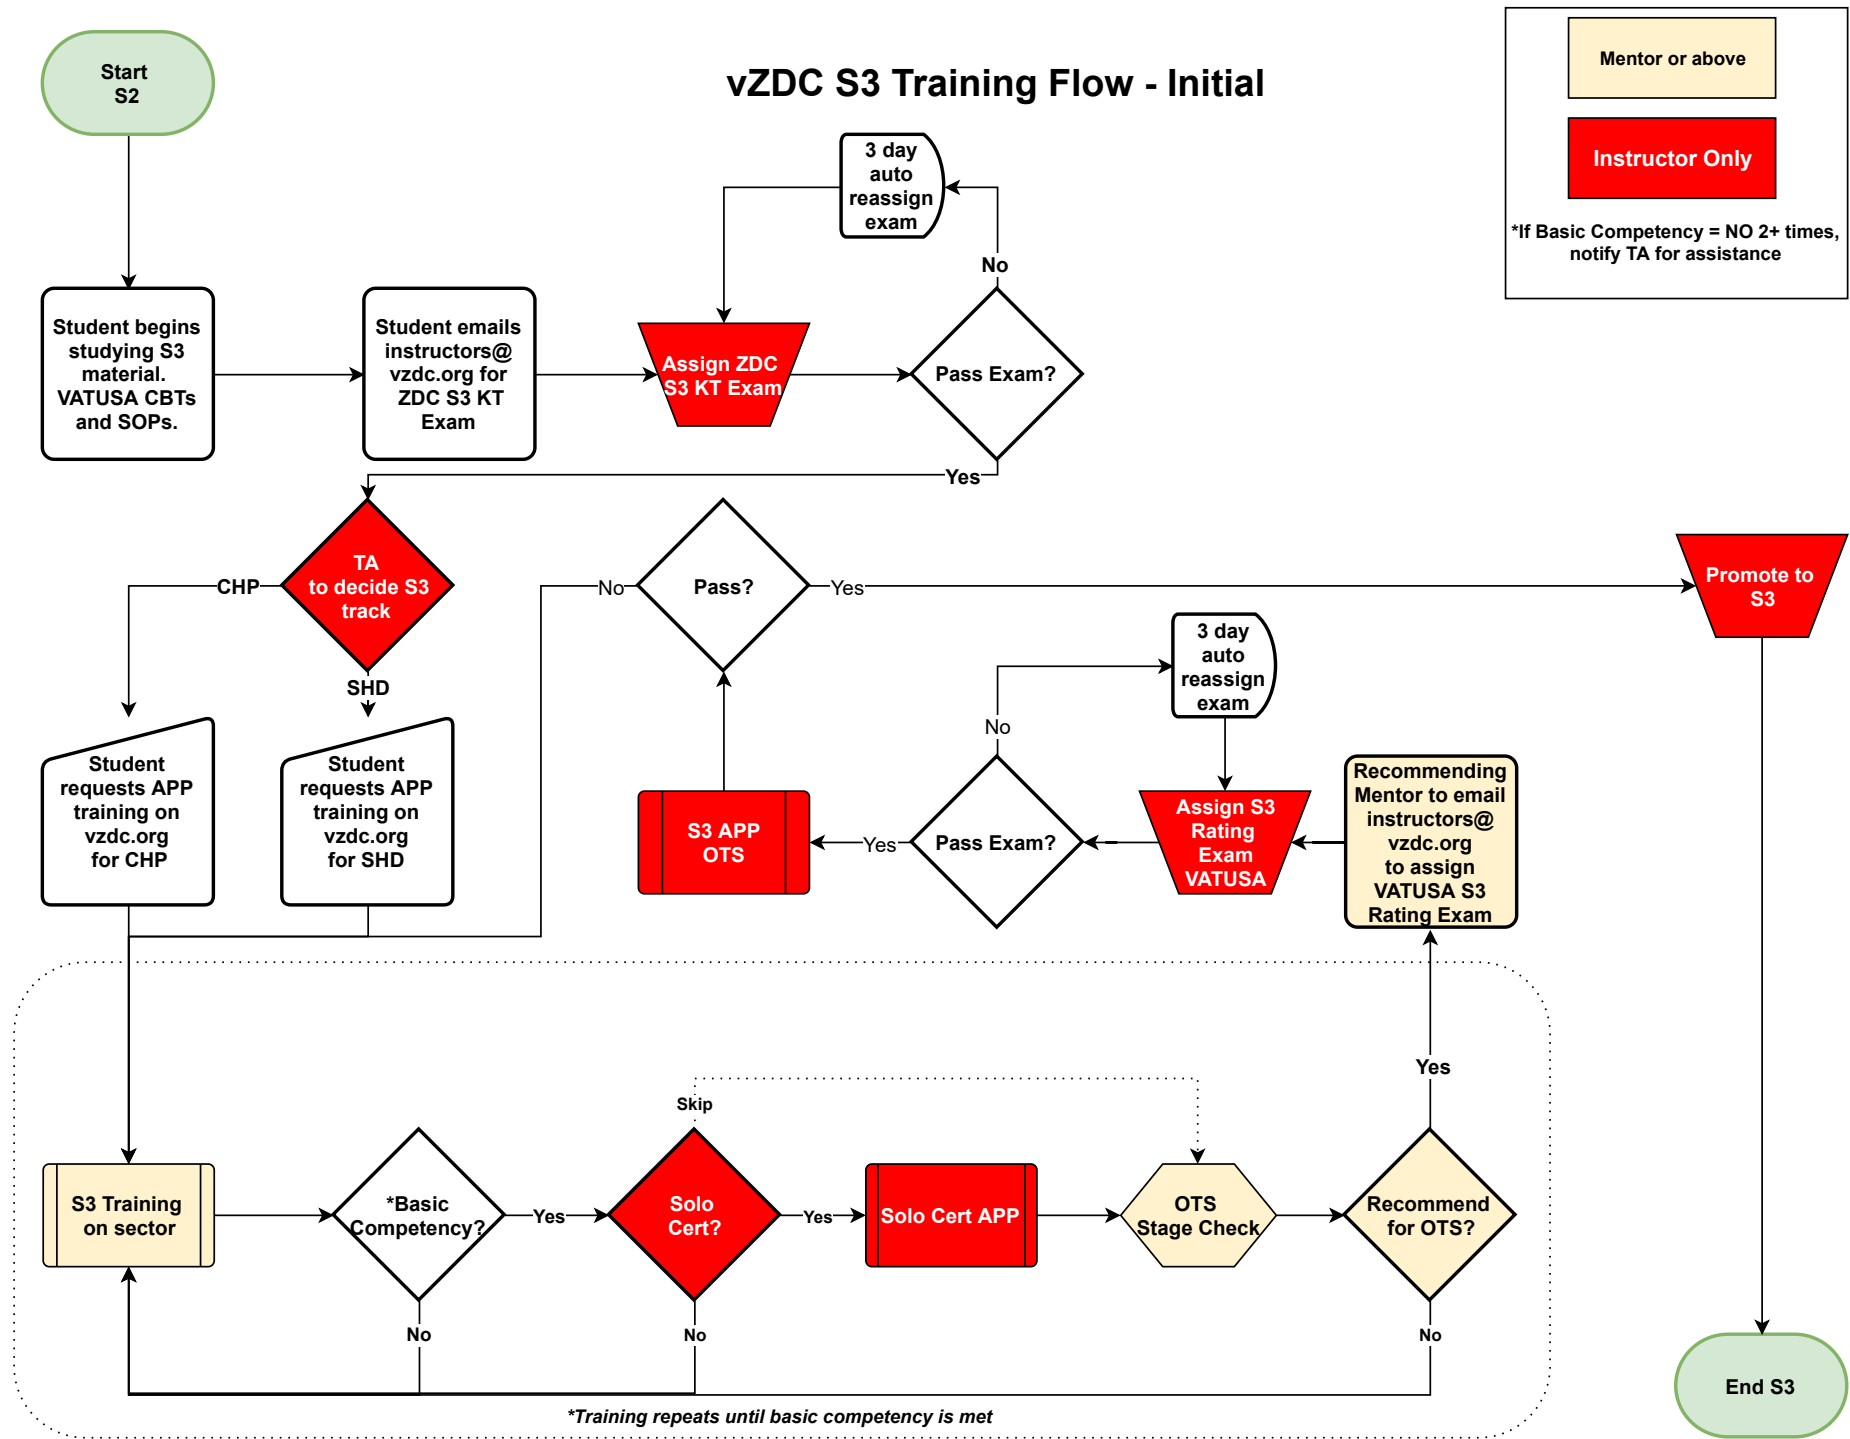

vZDC S1 Training Flow

Mentor or above

Instructor Only

*If Basic Competency = NO 2+ times, notify TA for assistance

vZDC S2 Training Flow

vZDC S3 Training Flow - Initial

vZDC S3 Training Flow - PCT

vZDC C1 Training Flow

Mentor or above

Instructor Only

*If Basic Competency = NO 2+ times, notify TA for assistance

**Training repeats until basic competency is met*