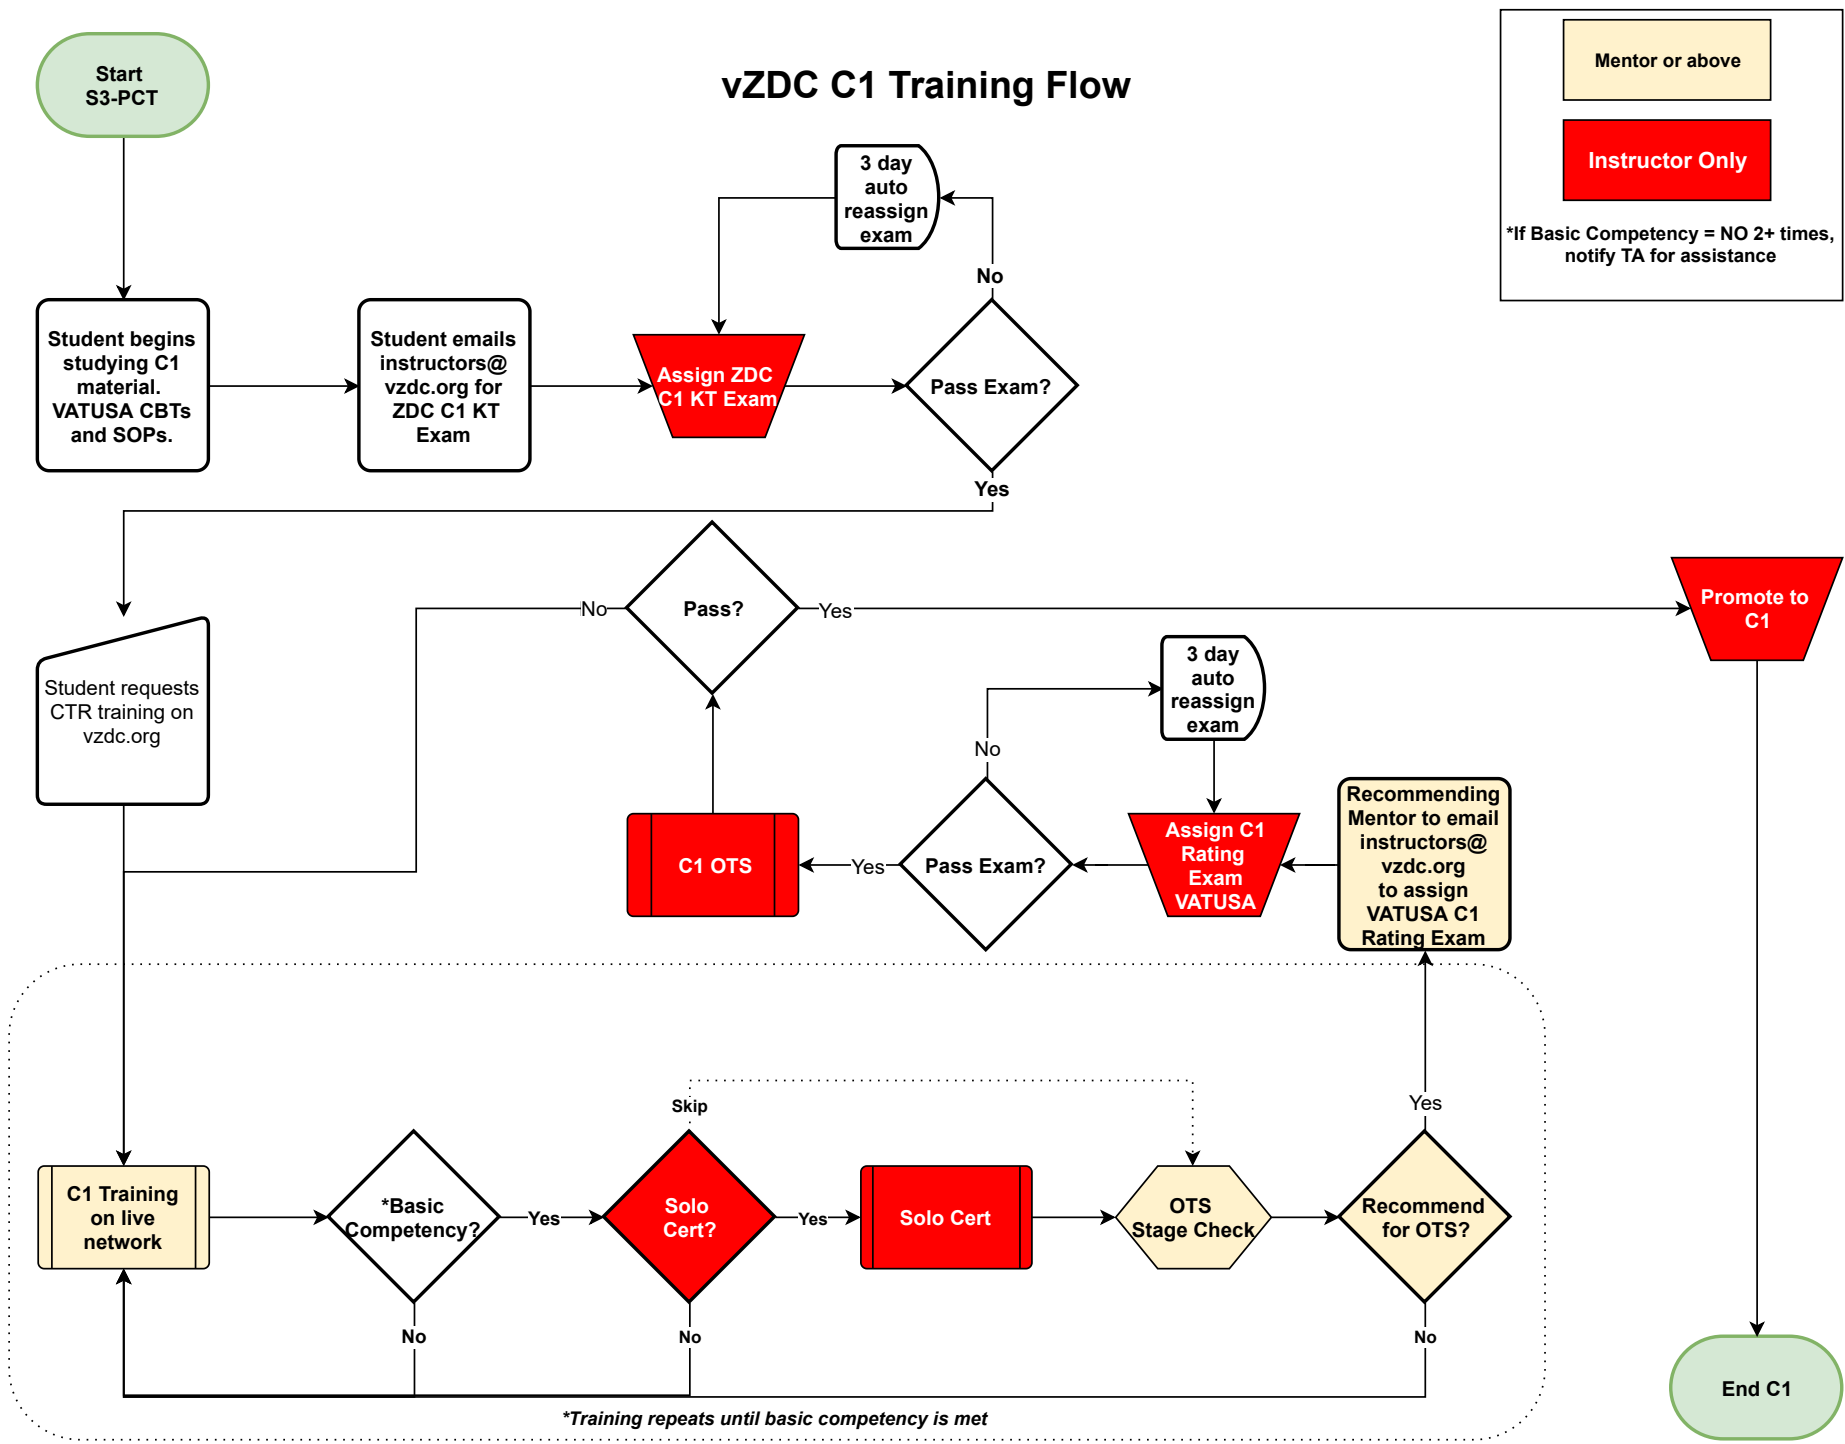

vZDC S1 Training Flow

Mentor or above

Instructor Only

*If Basic Competency = NO 2+ times, notify TA for assistance

vZDC S2 Training Flow

vZDC S3 Training Flow - Initial

vZDC S3 Training Flow - PCT

vZDC C1 Training Flow

Mentor or above

Instructor Only

*If Basic Competency = NO 2+ times, notify TA for assistance

**Training repeats until basic competency is met*