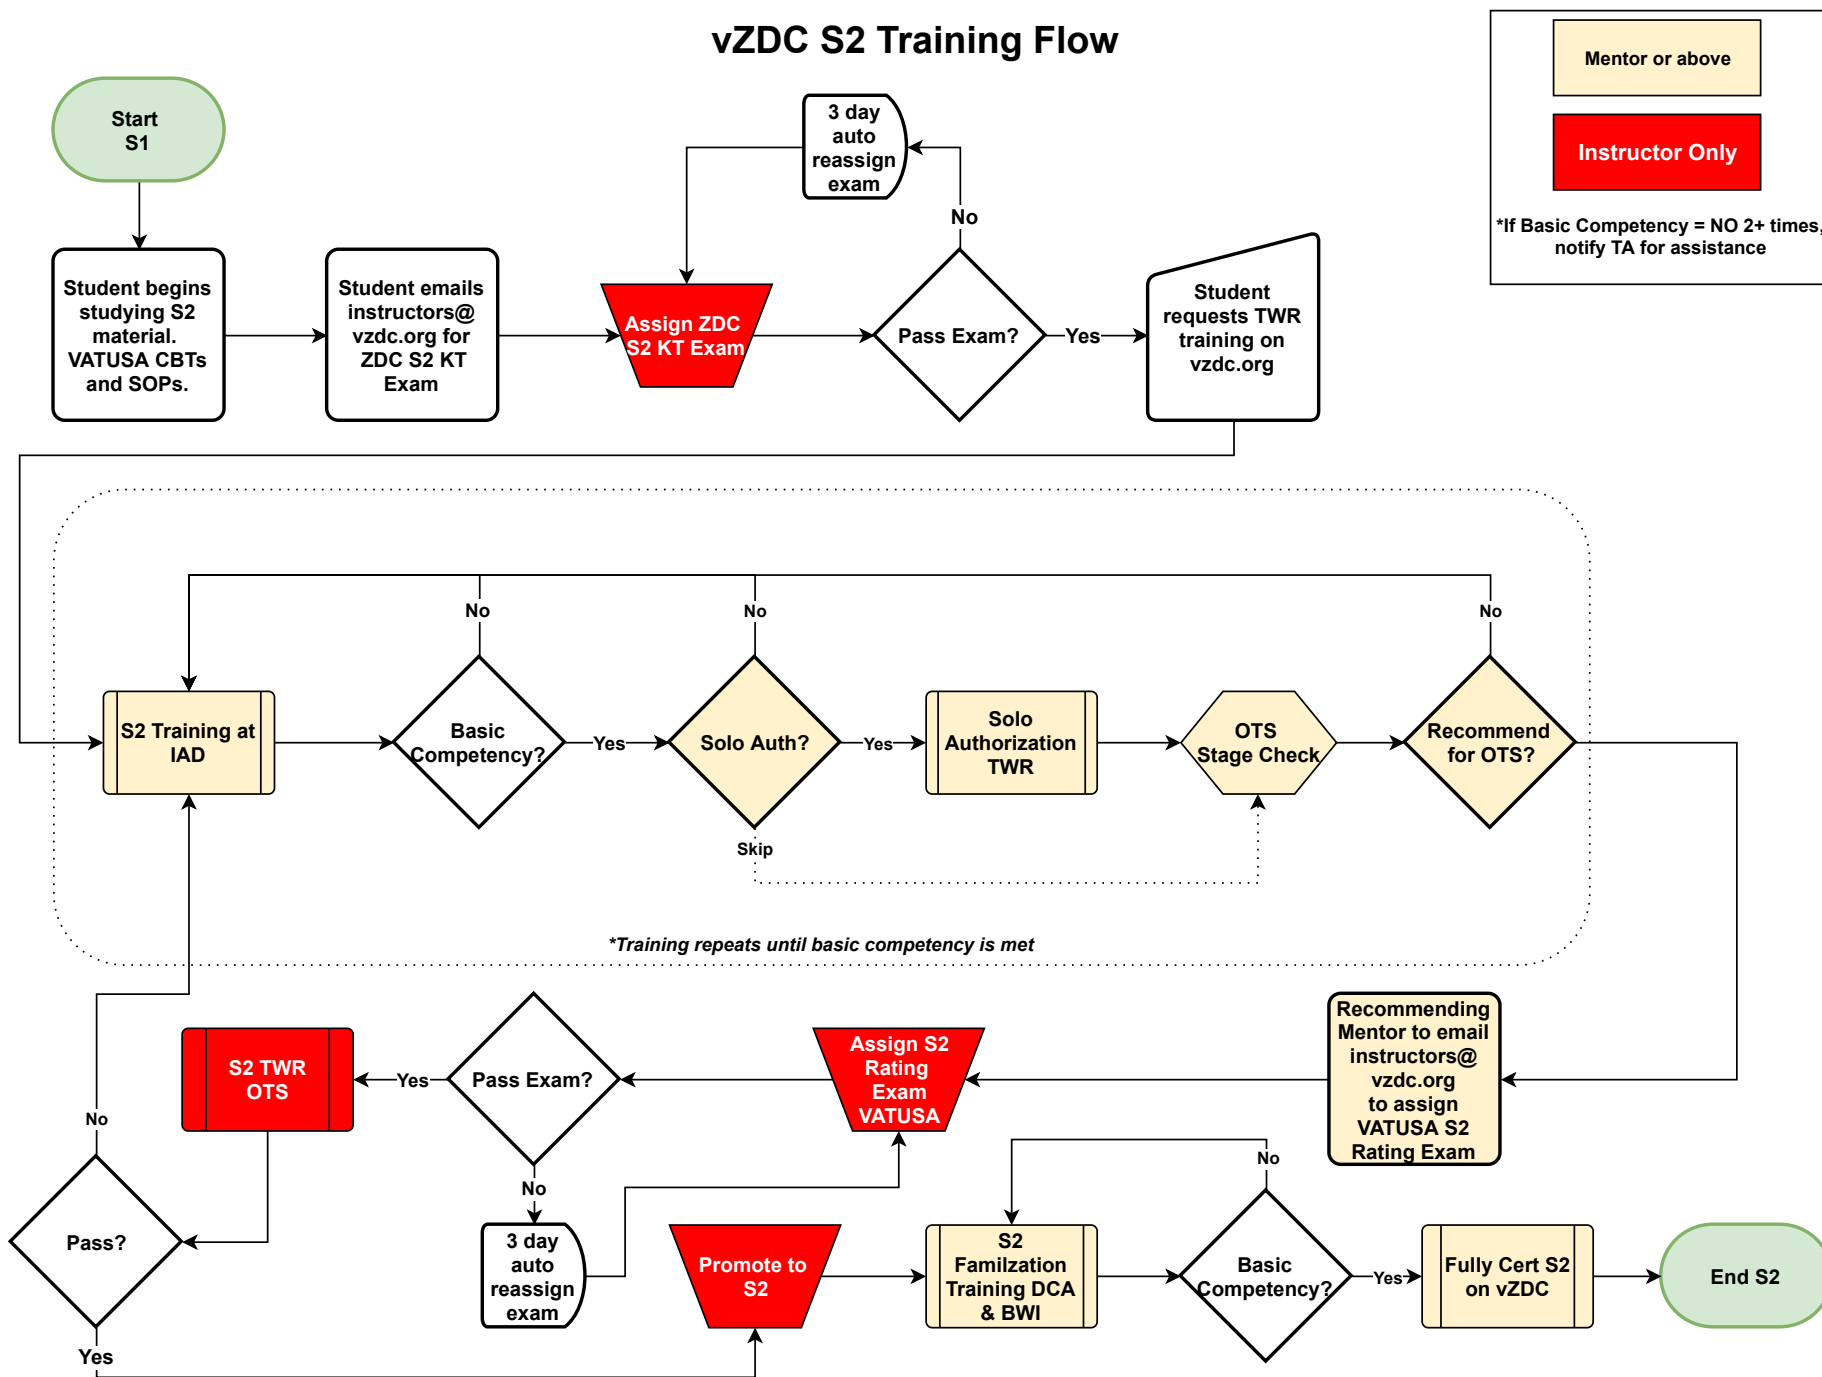

vZDC S1 Training Flow

Mentor or above

Instructor Only

*If Basic Competency = NO 2+ times, notify TA for assistance

vZDC S2 Training Flow

vZDC S3 Training Flow - Initial

vZDC S3 Training Flow - PCT

vZDC C1 Training Flow

Mentor or above

Instructor Only

*If Basic Competency = NO 2+ times, notify TA for assistance

**Training repeats until basic competency is met*